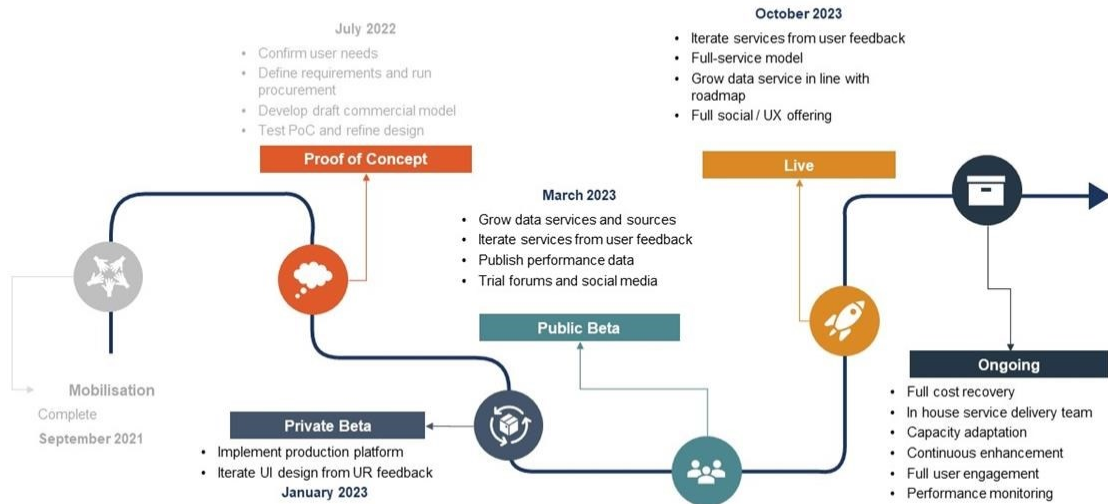

The objective of Private Beta is to gain real-world feedback and it has already been invaluable. Whilst the basics work, there is definitely room to make improvements and enhancements based on the experiences of our test users. Overall, participants found the appearance to be user friendly and there was an overwhelming positivity about the concept of the marketplace and the ability to make data discoverable, accessible, interoperable and reusable. Feedback from real users at this stage of development will allow us to iterate and improve the final design so a big thank you to our Private Beta participants. If you would be interested in being onboarded in the Private Beta please email us at Raildatamarketplace@raildeliverygroup.com.

The current timelines to full public launch and functional maturity are outlined below:

High level timeline and deliverables

Live Departure Board Webservice

In parallel with developing the platform, we have been working with publishers to identify data which can be made available through RDM. Of course, Rail Delivery Group is one of those publishers and we spotted an opportunity to create a new API based upon the Live Departure Boards Web Service. This new REST JSON API is an alternative to the existing SOAP data source and can give access to real time train information from Darwin. Using JSON instead of SOAP means that the API is faster, easier to use, and the data you get back is easier to read. JSON is a more popular format meaning users may be more familiar with it and in favour of using it over other formats such as XML.

These new data feeds are available now as part of the Private Beta, and will be openly available once we make the service publicly accessible in the Spring.

Events and Awards 2023

Shortlisted for the Transport Ticketing Awards 2023: Ticketing Enabler of the Year

The RDM has been shortlisted for the 2023 Transport Ticketing Awards for the category 'Ticketing Enabler of the Year'. The winners will be announced at the Transport Ticketing Gala Dinner & Awards ceremony on 7th March 2023.

If you would like to know more, the RDM is at the Transport Ticketing Global conference at Olympia on the 8th March in Theatre 2 at the 11am session where Jez Smith, Project Lead and Clare Morrissey, Commercial Lead will be presenting.

RDM have big plans for this year, and we hope that more and more people will be able to see what we have in plan. Below, you can see the Events and Awards we are planning to attend.

Events and Awards 2023

Events/Awards	Date	Location	Attendees
Ticketing Enabler of the Year	8/03/2023	Olympia, London	CM, JS
Accelerate Rail	23/03/2023	London	CM, JS
RIA Conference	28/03/2023	Nottingham	CM
Rail Freight Group	29/03/2023	Scotland	HS
Government Data Summit	30/03/2023	London	CM, JS
GEO Business Show	17/05/2023	Excel, London	CM
Move	21/06/2023	Excel, London	CM, JS